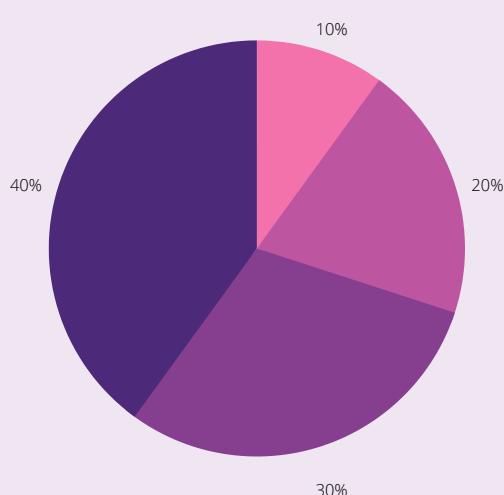

MANAGING EXPECTATIONS

It has been shown that just under 10% of reported hate crimes result in a prosecution...

...However, it is still important to report as it will ensure that there is still a record of what has happened.

Only if hate crimes are reported can the police know where to allocate more resources...

...This in turn can help prevent future hate crimes from occurring .